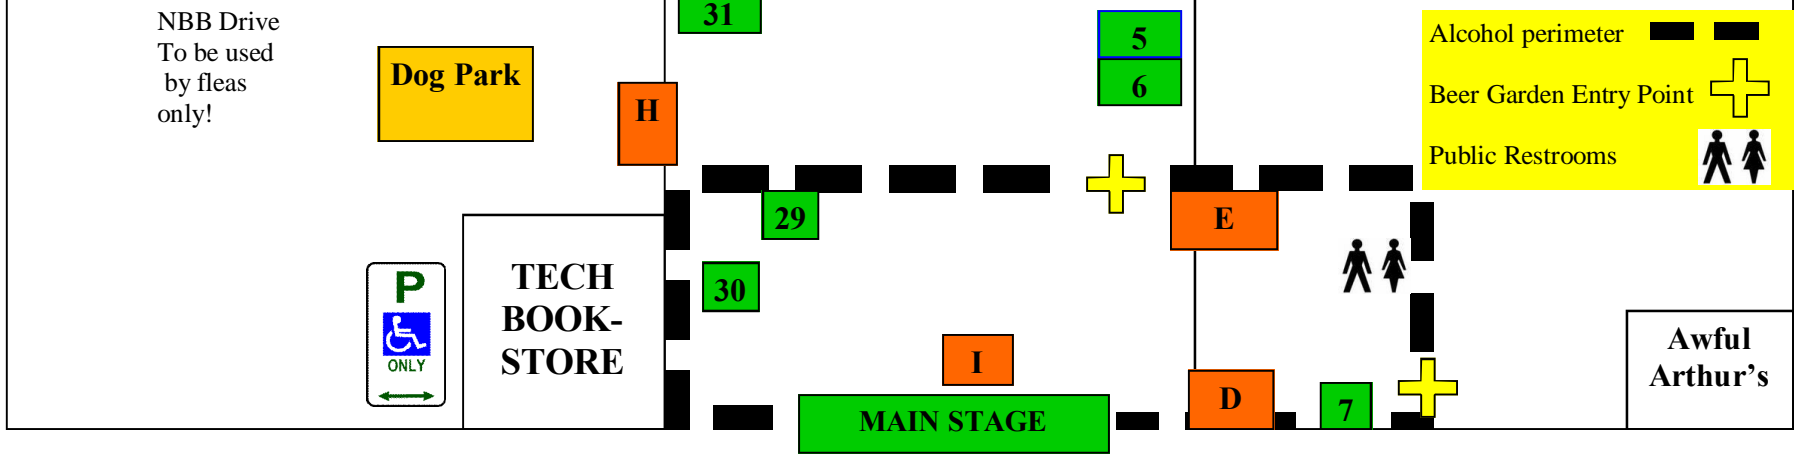

MAP IS NOT TO SCALE

DRAPER AVE