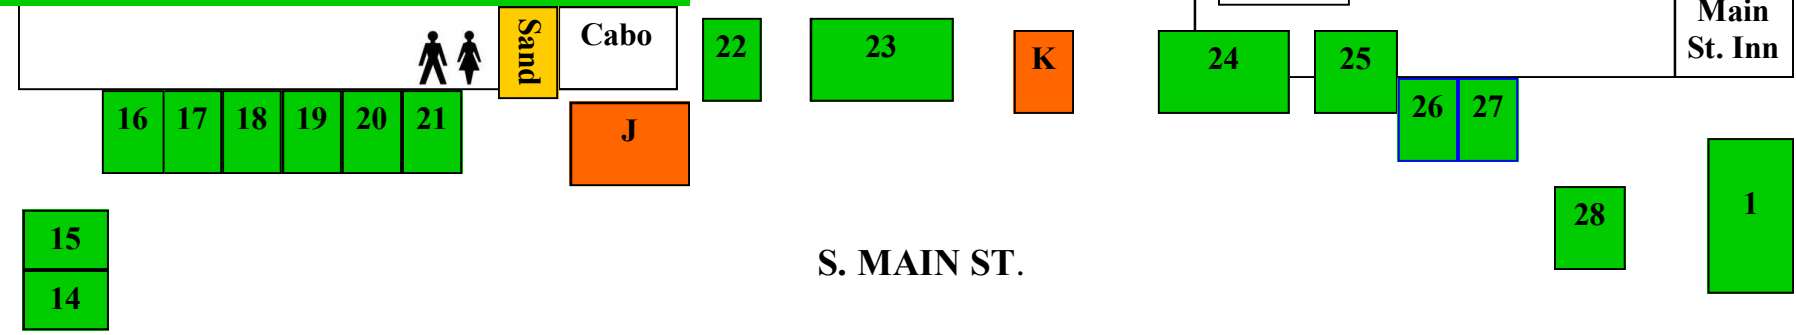

MAP IS NOT TO SCALE

CHURCH STREET

LEE STREET

- Concessions**
- A Bike Barn Smoothies
 - B Café de Bangkok
 - C Crepes
 - D DBI Grill
 - E Beer & Wine
 - F Cotton Candy
 - G Sno cones
 - H Kettle Corn
 - I Oyster eating con test
 - J Chef Demos
 - K Water

ROANOKE STREET

WASHINGTON ST.

S. MAIN ST.

MAP IS NOT TO SCALE

DRAPER AVE